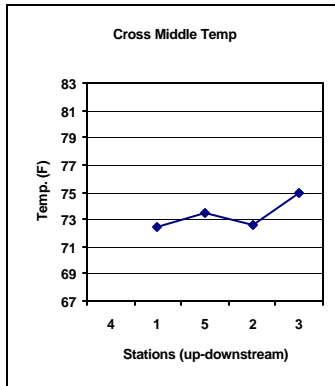

Lake Allegan Cross-Lake Water Quality Data and Plots (MDEQ data; June 16, 2004)

Lake Allegan Cross-Lake Water Quality Data and Plots (MDEQ data; June 16, 2004)

Lake Allegan Cross-Lake Water Quality Data and Plots (MDEQ data; June 16, 2004)