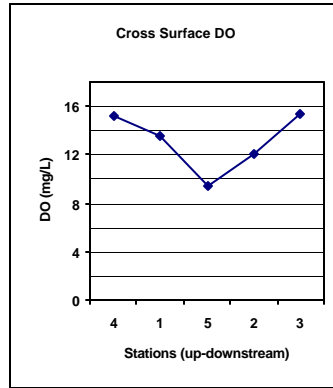

Lake Allegan Cross-Lake Water Quality Data and Plots (MDEQ data; June 16, 2004)

Lake Allegan Cross-Lake Water Quality Data and Plots (MDEQ data; June 16, 2004)

Lake Allegan Cross-Lake Water Quality Data and Plots (MDEQ data; June 16, 2004)