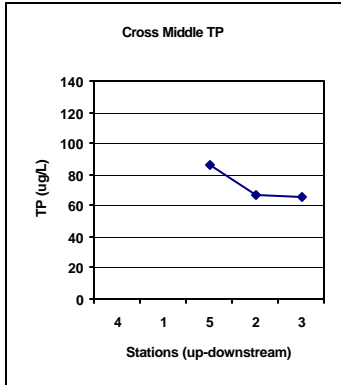

Lake Allegan Cross-Lake Water Quality Data and Plots (MDEQ data; June 16, 2004)

Lake Allegan Cross-Lake Water Quality Data and Plots (MDEQ data; June 16, 2004)

Lake Allegan Cross-Lake Water Quality Data and Plots (MDEQ data; June 16, 2004)