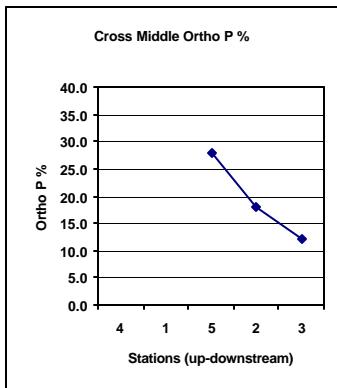

Lake Allegan Cross-Lake Water Quality Data and Plots (MDEQ data; June 16, 2004)

Lake Allegan Cross-Lake Water Quality Data and Plots (MDEQ data; June 16, 2004)

Lake Allegan Cross-Lake Water Quality Data and Plots (MDEQ data; June 16, 2004)