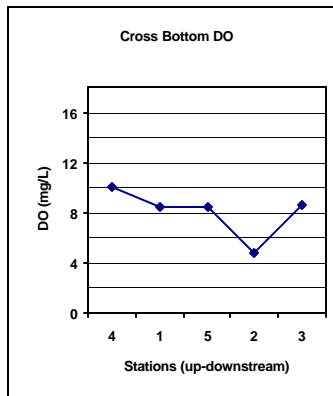

Lake Allegan Cross-Lake Water Quality Data and Plots (MDEQ data; June 16, 2004)

Lake Allegan Cross-Lake Water Quality Data and Plots (MDEQ data; June 16, 2004)

Lake Allegan Cross-Lake Water Quality Data and Plots (MDEQ data; June 16, 2004)