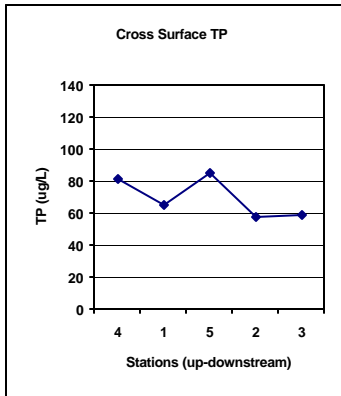

Lake Allegan Cross-Lake Water Quality Data and Plots (MDEQ data; June 16, 2004)

Lake Allegan Cross-Lake Water Quality Data and Plots (MDEQ data; June 16, 2004)

Lake Allegan Cross-Lake Water Quality Data and Plots (MDEQ data; June 16, 2004)