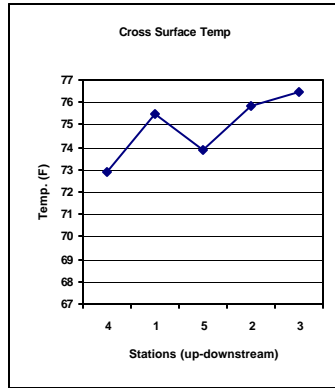

Lake Allegan Cross-Lake Water Quality Data and Plots (MDEQ data; June 16, 2004)

Lake Allegan Cross-Lake Water Quality Data and Plots (MDEQ data; June 16, 2004)

Lake Allegan Cross-Lake Water Quality Data and Plots (MDEQ data; June 16, 2004)