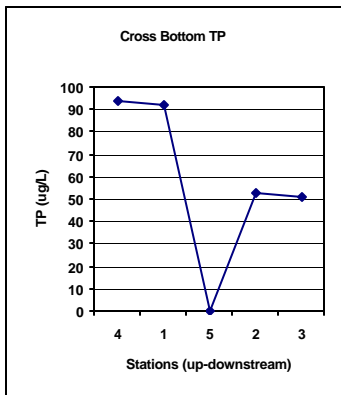

Lake Allegan Cross-Lake Water Quality Data and Plots (MDEQ data; June 16, 2004)

Lake Allegan Cross-Lake Water Quality Data and Plots (MDEQ data; June 16, 2004)

Lake Allegan Cross-Lake Water Quality Data and Plots (MDEQ data; June 16, 2004)