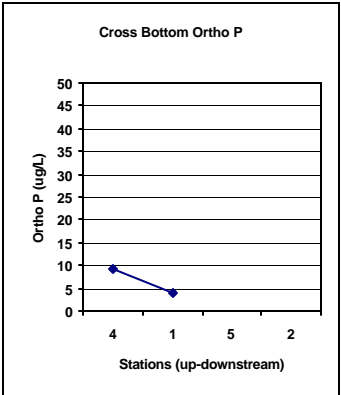

Lake Allegan Cross-Lake Water Quality Data and Plots (MDEQ data; June 16, 2004)

Lake Allegan Cross-Lake Water Quality Data and Plots (MDEQ data; June 16, 2004)

Lake Allegan Cross-Lake Water Quality Data and Plots (MDEQ data; June 16, 2004)