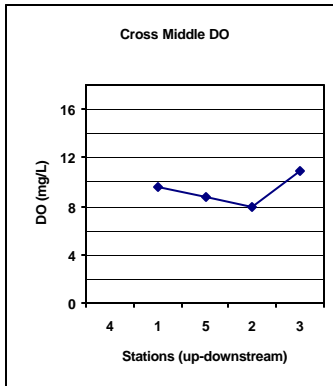

Lake Allegan Cross-Lake Water Quality Data and Plots (MDEQ data; June 16, 2004)

Lake Allegan Cross-Lake Water Quality Data and Plots (MDEQ data; June 16, 2004)

Lake Allegan Cross-Lake Water Quality Data and Plots (MDEQ data; June 16, 2004)