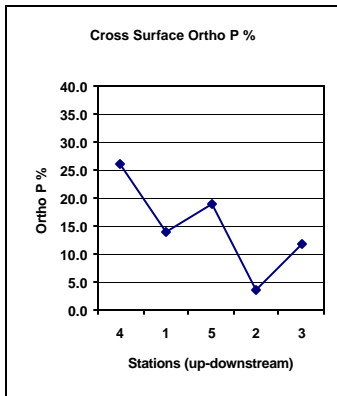

Lake Allegan Cross-Lake Water Quality Data and Plots (MDEQ data; June 16, 2004)

Lake Allegan Cross-Lake Water Quality Data and Plots (MDEQ data; June 16, 2004)

Lake Allegan Cross-Lake Water Quality Data and Plots (MDEQ data; June 16, 2004)