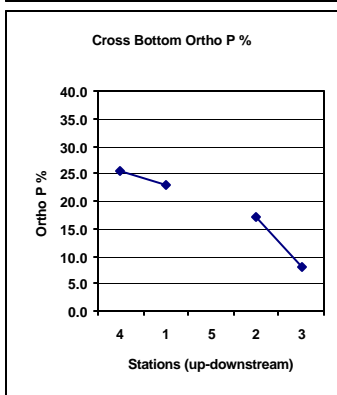

Lake Allegan Cross-Lake Water Quality Data and Plots (MDEQ data; June 16, 2004)

Lake Allegan Cross-Lake Water Quality Data and Plots (MDEQ data; June 16, 2004)

Lake Allegan Cross-Lake Water Quality Data and Plots (MDEQ data; June 16, 2004)