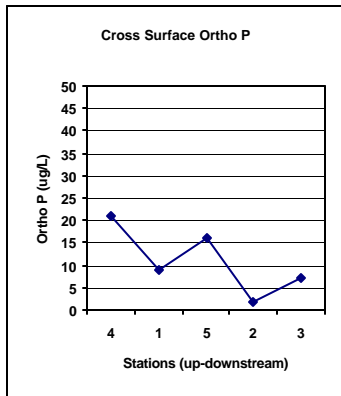

Lake Allegan Cross-Lake Water Quality Data and Plots (MDEQ data; June 16, 2004)

Lake Allegan Cross-Lake Water Quality Data and Plots (MDEQ data; June 16, 2004)

Lake Allegan Cross-Lake Water Quality Data and Plots (MDEQ data; June 16, 2004)