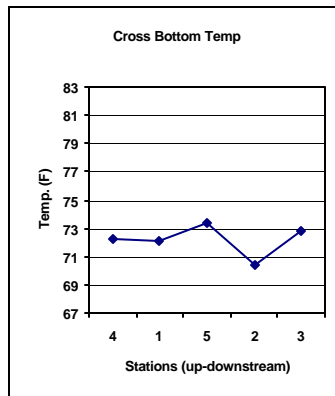

Lake Allegan Cross-Lake Water Quality Data and Plots (MDEQ data; June 16, 2004)

Lake Allegan Cross-Lake Water Quality Data and Plots (MDEQ data; June 16, 2004)

Lake Allegan Cross-Lake Water Quality Data and Plots (MDEQ data; June 16, 2004)