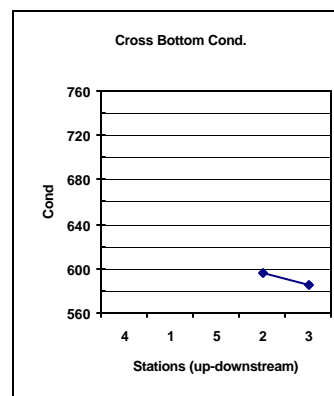

Lake Allegan Cross-Lake Water Quality Data and Plots (MDEQ data; June 16, 2004)

Lake Allegan Cross-Lake Water Quality Data and Plots (MDEQ data; June 16, 2004)

Lake Allegan Cross-Lake Water Quality Data and Plots (MDEQ data; June 16, 2004)