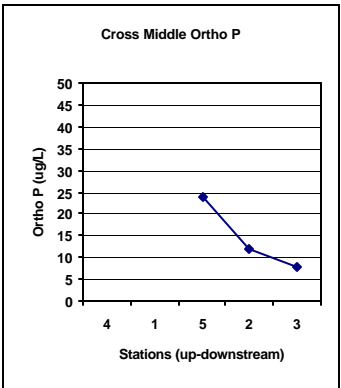

Lake Allegan Cross-Lake Water Quality Data and Plots (MDEQ data; June 16, 2004)

Lake Allegan Cross-Lake Water Quality Data and Plots (MDEQ data; June 16, 2004)

Lake Allegan Cross-Lake Water Quality Data and Plots (MDEQ data; June 16, 2004)